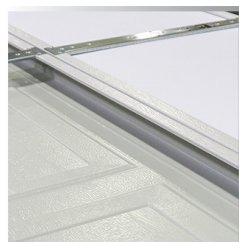

## Timeless Styling at an Affordable Price

Defined raised panel styling combines with an authentic woodgrain texture to give your garage door curb appeal with BuildMark garage doors. The clean lines of colonial or ranch panels add charm in an economically priced pan or insulated door. Or choose the recessed colonial grooved option for a distinctive look.

### Hardware

Track formed from strong galvanized steel, paired with durable, long-wearing nylon rollers ensures smooth, quiet operation.

### Section Joints

Strong, roll-formed tongue-and-groove meeting rails seal out wind, rain, and snow, keeping your garage dry and secure.